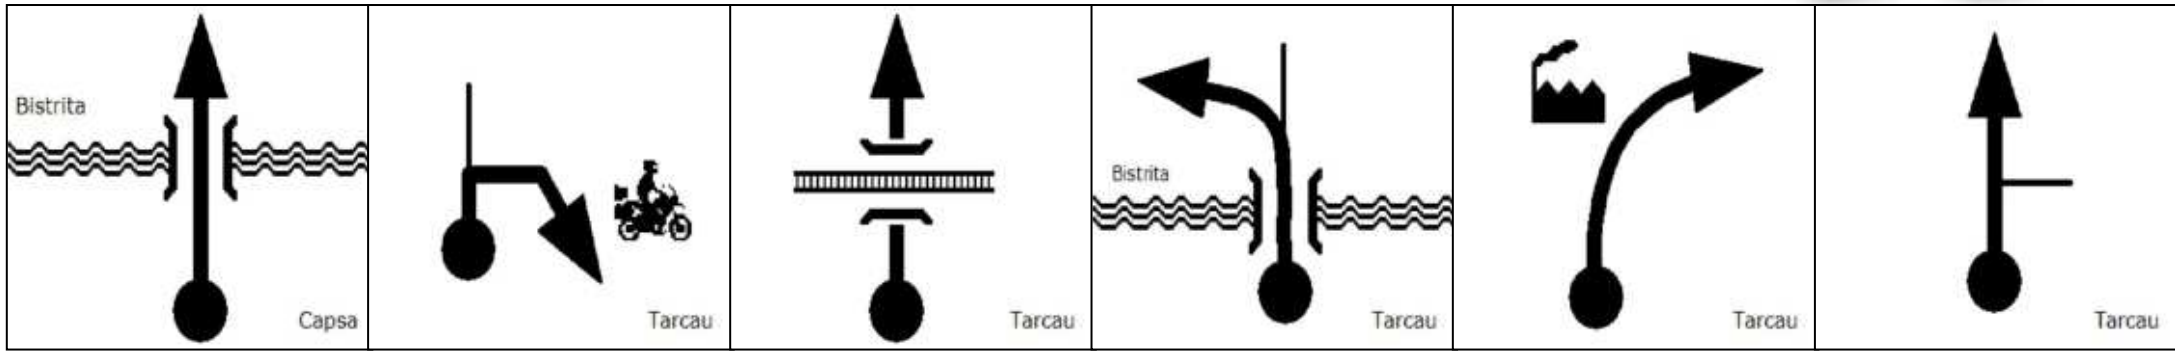

+ 0.4	WP	TOT 167.7	+ 2.5	WP	TOT 170.2	+ 0.4	WP	TOT 170.6	+ 0.7	WP	TOT 171.3	+ 0.2	WP	TOT 171.5	+ 0.9	WP	TOT 172.4